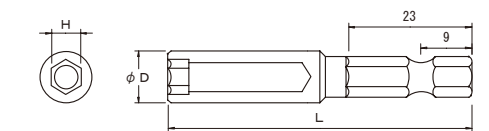

## ソケットビット

MODEL **B-35B** 6.35mm

Type A

Type B

EDP #	Type	Hex opening(H)	O/D	L	Notes
35B0555	A	5	8	55	
35B0570	A	5	8	70	
35B5555	A	5.5	9	55	
35B5570	A	5.5	9	70	
35B55100	A	5.5	9	100	
35B0655	A	6	10	55	
35B0670	A	6	10	70	
35B06100	A	6	10	100	
35B0755	A	7	11	55	
35B0770	A	7	11	70	
35B07100	A	7	11	100	
35B0855	B	8	13	55	
35B0870	B	8	13	70	
35B08100	B	8	13	100	
35B08150	B	8	13	150	
35B1055	B	10	16	55	
35B1070	B	10	16	70	
35B10100	B	10	16	100	
35B10150	B	10	16	150	
35B1255	B	12	18	55	
35B1270	B	12	18	70	
35B12100	B	12	18	100	
35B12150	B	12	18	150	
35B1370	B	13	19	70	
35B13100	B	13	19	100	
35B1470	B	14	20	70	
35B14100	B	14	20	100	
35B14150	B	14	20	150	

※We can also manufacture products longer than 200mm total length.  
 ※ご要望に応じL200mm以上の製品も製作致します

MODEL **B-35B** 6.35mm

EDP #	Hex opening(H)	O/D	L	Notes
35B0532	5	8	32	
35B5532	5.5	9	32	
35B0632	6	10	32	
35B0732	7	11	32	
35B0832	8	13	32	
35B0932	9	13	32	
35B1032	10	16	32	
35B1232	12	18	32	