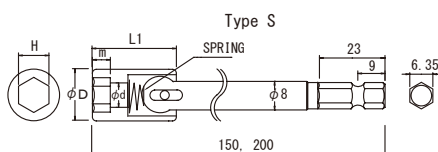

EDP #	Type	Hex opening(H)	O/D	L	Notes
35BU08100A	A	8	16	100	
35BU08150A	A	8	16	150	
35BU08200A	A	8	16	200	
35BU10100A	A	10	18	100	
35BU10150A	A	10	18	150	
35BU10200A	A	10	18	200	
35BU12100A	A	12	20	100	
35BU12150A	A	12	20	150	
35BU12200A	A	12	20	200	
35BU14100A	A	14	21	100	
35BU14150A	A	14	21	150	
35BU14200A	A	14	21	200	
35SU08100S	S	8	16	100	
35BU08150S	S	8	16	150	
35BU08200S	S	8	16	200	
35BU10100S	S	10	18	100	
35BU10150S	S	10	18	150	
35BU10200S	S	10	18	200	
35BU12100S	S	12	20	100	
35BU12150S	S	12	20	150	
35BU12200S	S	12	20	200	
35BU14100S	S	14	21	100	
35BU14150S	S	14	21	150	
35BU14200S	S	14	21	200	

※We can also manufacture products longer than 200mm total length.
※ご要望に応じL200mm以上の製品も製作致します