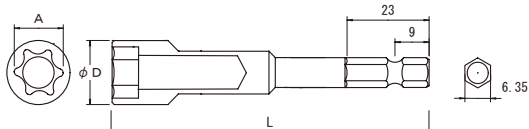

※We can also manufacture products longer than 200mm total length.  
 ※ご要望に応じL200mm以上の製品も製作致します

MODEL **B-35B** 6.35mm

EDP #	Hex opening(H)	O/D	L	Notes
35B0532	5	8	32	
35B5532	5.5	9	32	
35B0632	6	10	32	
35B0732	7	11	32	
35B0832	8	13	32	
35B0932	9	13	32	
35B1032	10	16	32	
35B1232	12	18	32	

## ソケットビット

Hex lobe

MODEL **B-35BE** 6.35mm

Type A

Type B

EDP #	Type	A dimensions	O/D	L	Notes
35BE0470	A	3.8(E4)	7	70	
35BE0570	A	4.7(E5)	8	70	
35BE0670	B	5.7(E6)	10	70	
35BE0870	B	7.5(E8)	12	70	
35BE1070	B	9.4(E10)	14	70	