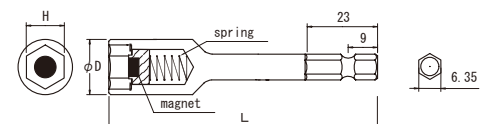

Slide magnets

MODEL **B-35BSM** 6.35mm

EDP #	Hex opening(H)	O/D	L	Notes
35BSM0870	8.0	13	70	
35BSM08100	8.0	13	100	
35BSM08150	8.0	13	150	
35BSM1070	10	16	70	
35BSM10100	10	16	100	
35BSM10150	10	16	150	
35BSM1270	12	18	70	
35BSM12100	12	18	100	
35BSM12150	12	18	150	
35BSM1370	13	19	70	
35BSM13100	13	19	100	
35BSM13150	13	19	150	
35BSM14100	14	21	100	
35BSM14150	14	21	150	

※Please inquire concerning manufacturing products longer than 150mm for each of these magnet types.
※各種マグネット入りともL150mm以上の製品の製作もご相談に応じます