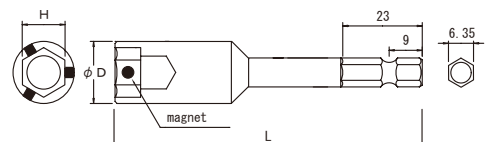

### Ring magnets

MODEL **B-35BRM** 6.35mm

EDP #	Hex opening(H)	O/D	L	Notes
35BRM0870	8	14	70	
35BRM08100	8	14	100	
35BRM1070	10	16	70	
35BRM10100	10	16	100	
35BRM1270	12	18	70	
35BRM12100	12	18	100	
35BRM1370	13	19	70	
35BRM13100	13	19	100	
35BRM1470	14	20	70	
35BRM14100	14	20	100	

### Side magnets

MODEL **B-35BPM** 6.35mm

EDP #	Hex opening(H)	O/D	L	Notes
35BPM0870	8.0	14	70	
35BPM08100	8.0	14	100	
35BPM1070	10	16	70	
35BPM10100	10	16	100	
35BPM1270	12	18	70	
35BPM12100	12	18	100	