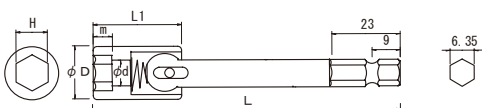

Universal socket bits with SP

H	ϕD	L 1	m	ϕd	L

ソケットビット