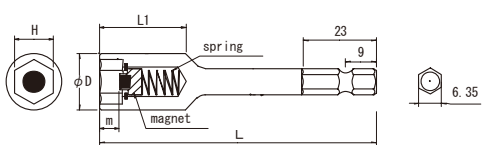

Socket bits with Slide magnet

H	ϕD	L 1	m	L